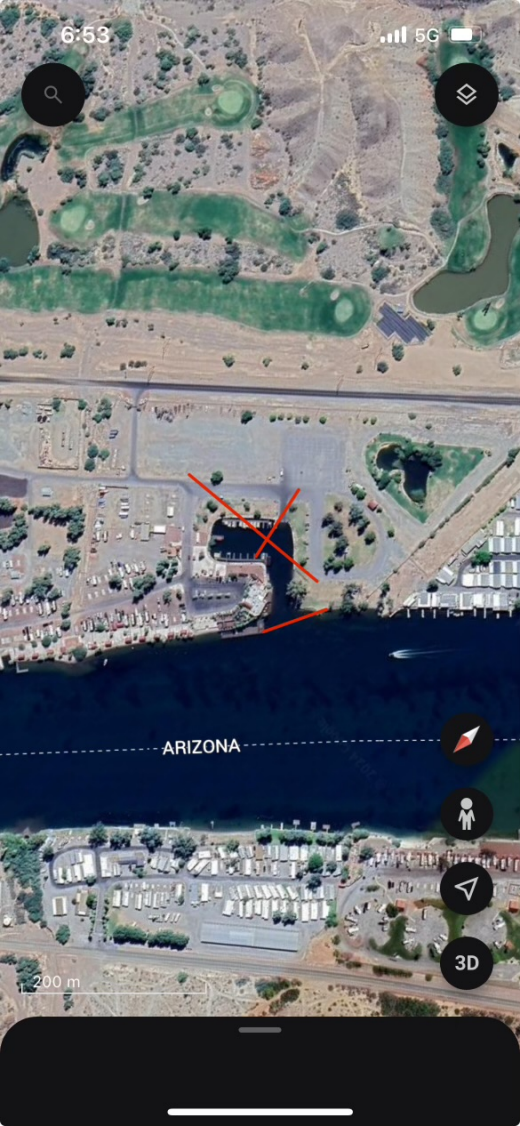

6:52

5G

98%

Blue Water
Marina Park
Temporarily
closed

Moovalya Lake

200 m

6:53

5G

ARIZONA

200 m

6:54

5G

Havasu Landing
Campground

400 m

6:58

5G

LONDON BRIDGE RD

 86°
AQI 76 

Search Maps